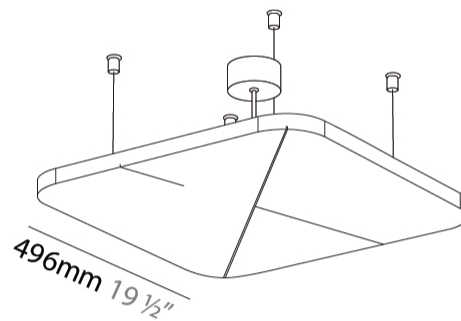

GENERAL

Series: Quantum Acoustic Light Panel
Brand: Prolicht
Division: Architectural
Mounting Type: Suspension
Mounting Location: Ceiling
Subcategory: Acoustic

PHYSICAL

Shape: Round
Length (mm): 496
Length (in): 19 1/2
Width (mm): 496
Width (in): 19 1/2
Height (mm): 54
Height (in): 2 1/8
Light Distribution: Indirect
Fixture Finish: SSR / BKV / CWI / CRY / HAB / UFT / ITA / RUA / FTG / MYG / LOD / PUS / FRO / FUP / KIA / POP / BLS / SPG / MEY / GOH / GUM / CHC / COM / ABZ / JAG / OBR / MOS / ROR
Accent Finish: ANC / ASH / BNA / BTC / BZE / CEL / EGG / EVG / FOG / FOS / FST / FUA / IRI / IRO / KHA / LIC / LIM / MER / MSN / MUS / ONX / PEA / PLU / POL / PPY / RAY / ROY / RST / STE / SWD / TAN / TAU
Fixture Material: Aluminum
Cable Details: 2 000mm / 78 3/4" or 6 000mm / 236 1/4" Transparent Cable

ELECTRICAL

Lamp Type: LED (Zhaga Standard)
Input Wattage (W): 12.7
Total Output Wattage (W): 11.8
Dimming: Non-Dimmable
Driver Included: Yes
Driver Location: Integrated
Driver Type: Constant Current - Universal
Driver Class: Class 2
Input Voltage (V): 120 - 277

LED

Color Temperature (°K): 2700 / 3000 / 3500 / 4000
Max. Delivered Lumen (lm): 935 / 945 / 973 / 1001
Nominal Lumen (lm): 1140 / 1152 / 1187 / 1221
CRI: >90 CRI
Lamp Life (hrs): 50000

OPTICAL

RATINGS AND CERTIFICATIONS

Certified By: CSA Certified to UL and CSA Standards
IP rating: IP20