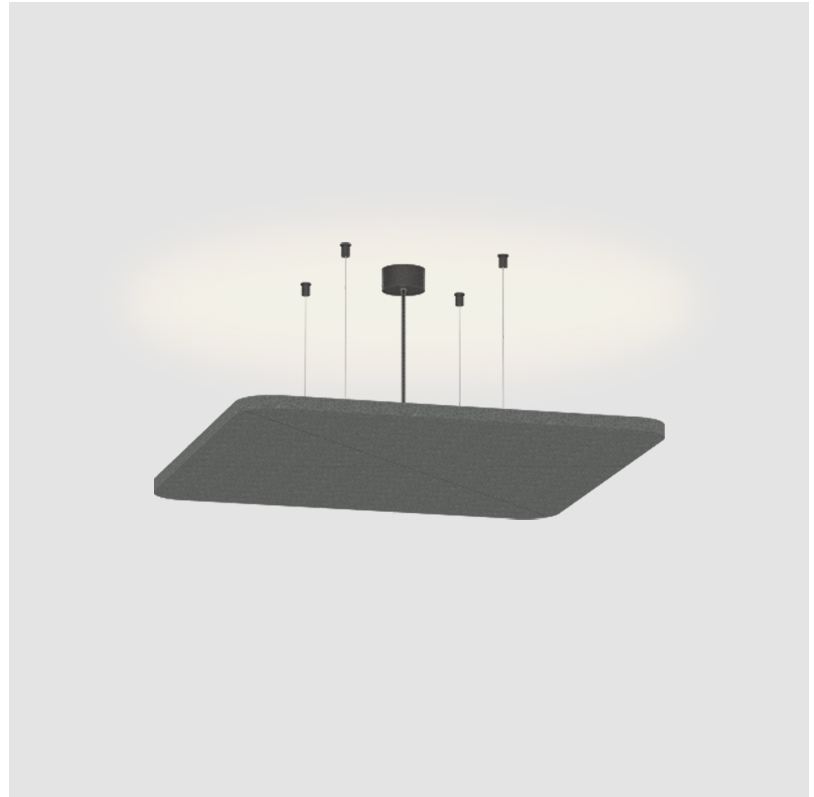

GENERAL

Series: Quantum Acoustic Light Panel
Brand: Prolicht
Division: Architectural
Mounting Type: Suspension
Mounting Location: Ceiling
Subcategory: Acoustic

PHYSICAL

Shape: Round
Length (mm): 496
Length (in): 19 1/2
Width (mm): 496
Width (in): 19 1/2
Height (mm): 54
Height (in): 2 1/8
Light Distribution: Indirect
Fixture Finish: SSR / BKV / CWI / CRY / HAB / UFT / ITA / RUA / FTG / MYG / LOD / PUS / FRO / FUP / KIA / POP / BLS / SPG / MEY / GOH / GUM / CHC / COM / ABZ / JAG / OBR / MOS / ROR
Accent Finish: ANC / ASH / BNA / BTC / BZE / CEL / EGG / EVG / FOG / FOS / FST / FUA / IRI / IRO / KHA / LIC / LIM / MER / MSN / MUS / ONX / PEA / PLU / POL / PPY / RAY / ROY / RST / STE / SWD / TAN / TAU
Fixture Material: Aluminum
Cable Details: 2 000mm / 78 3/4" or 6 000mm / 236 1/4" Transparent Cable

ELECTRICAL

Lamp Type: LED (Zhaga Standard)
Input Wattage (W): 12.7
Total Output Wattage (W): 11.8
Dimming: Non-Dimmable
Driver Included: Yes
Driver Location: Integrated
Driver Type: Constant Current - Universal
Driver Class: Class 2
Input Voltage (V): 120 - 277

LED

Color Temperature (°K): 2700 / 3000 / 3500 / 4000
Max. Delivered Lumen (lm): 935 / 945 / 973 / 1001
Nominal Lumen (lm): 1140 / 1152 / 1187 / 1221
CRI: >90 CRI
Lamp Life (hrs): 50000

OPTICAL

RATINGS AND CERTIFICATIONS

Certified By: CSA Certified to UL and CSA Standards
IP rating: IP20